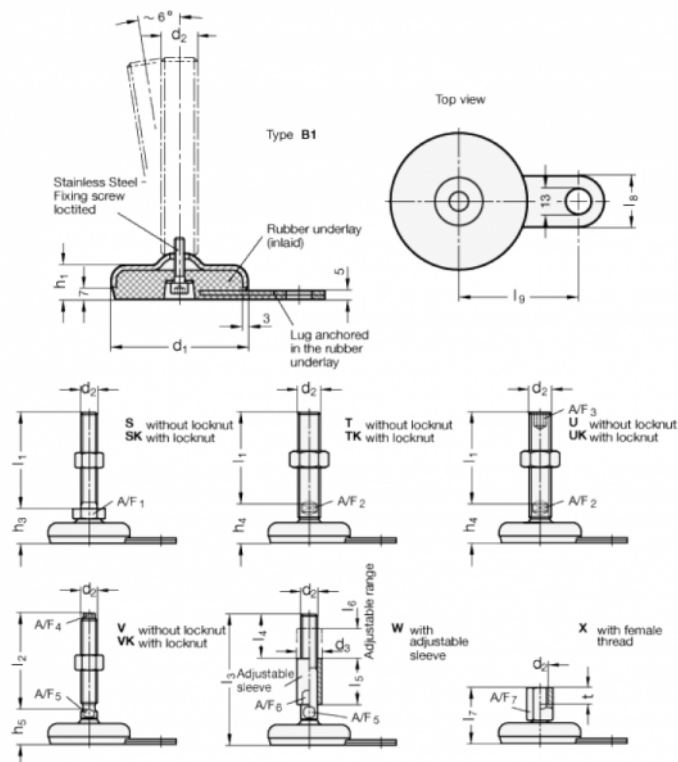

Data Sheet

Article number: 203380M16100B1UK

Description: E+G levelling foot
GN 33-80-M16-100-B1-UK, Stainless steel

Note: UK With nut, Hexagon socket at the top, Wrench flat at the bottom

Measures

A/F2 = 12	l9 = 70
A/F3 = 8	
d1 = 80	
d2 = M16	
h1 = 18	
h3 = 34	
l1 = 100	
l8 = 30	